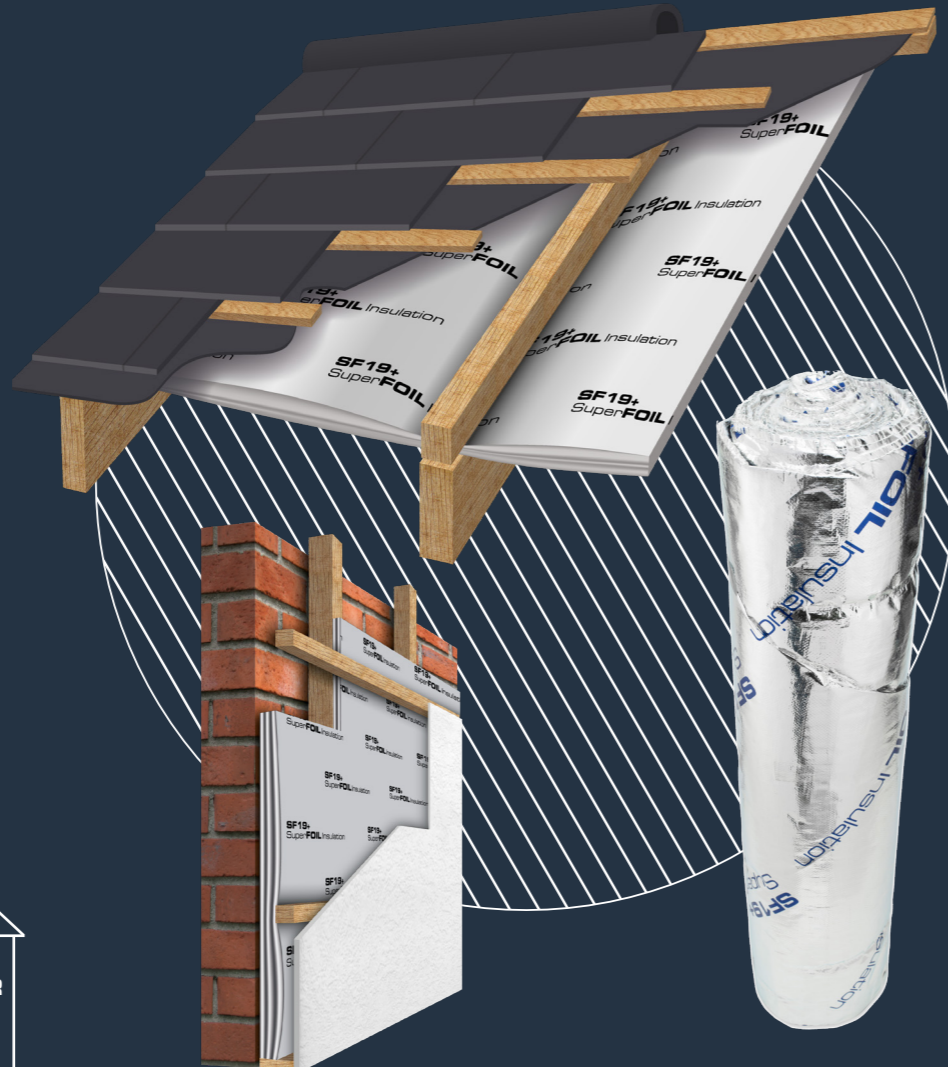

# SF19+

Exceptional value  
multi-layer foil insulation

Thermal Insulation for use in  
Roofs, Walls & Floors

LOCAL AUTHORITY  
BUILDING CONTROL  
REGISTERED

U-VALUE SOLUTIONS  
AS LOW AS  
**U0.10**

IDEAL FOR NEW BUILD  
OR RETROFIT

ROOF  
**R2.53**

WALL  
**R2.97**

FLOOR  
**R4.28**

USAGE

SuperFOIL.co.uk

QUALITY SYSTEM  
MANUFACTURED TO:  
**ISO 9001:2015**

## KEY FEATURES

- SF19+ SuperFOIL is BBA Agrément certified for use in roofs & walls..
- SF19+ SuperFOIL has a BBA certified R value of 2.53 in pitch or flat roofs & 2.97 in walls.
- Utilises Dupont ultra efficient nano coating technology to improve performance.
- SF19+ SuperFOIL also acts as a radiant barrier to reflect excessive heat gain during the summer months as well as insulating throughout the year.
- 'DUET' Installation - An over and under the rafter application consisting of two layers of SuperFOIL. SF19+ with SF40 provides a U-value of 0.16.
- 'COMBI' Installation - Use SuperFOIL with any other insulation including mineral wool or foam board to achieve the new regs.
- SF19+ SuperFOIL is ideal for use in walls and roof structures in new build and in renovation, refurbishment / extension projects.
- SF19+'s technical specification means high performance from a small footprint.
- Easy installation results in minimal waste. Superfoil is manufactured with 40% recycled materials and is recyclable at the end of its useful life.

## TECHNICAL

PRODUCT DIMENSIONS	
Thickness	45mm
Length	10m
Width	1.2m or 1.5m
Coverage	12sqm or 15sqm
Weight	10kg or 13kg

FIRE PERFORMANCE	
Reaction to Fire (Euroclass)	Class E (behind plasterboard)

THERMAL PERFORMANCE	
Core	1.63 R Value
Roof (inc. air spaces)	2.53 R Value
Wall (inc. air spaces)	2.97 R Value
Floor (inc. air spaces)	4.28 R Value
Emittance	0.05